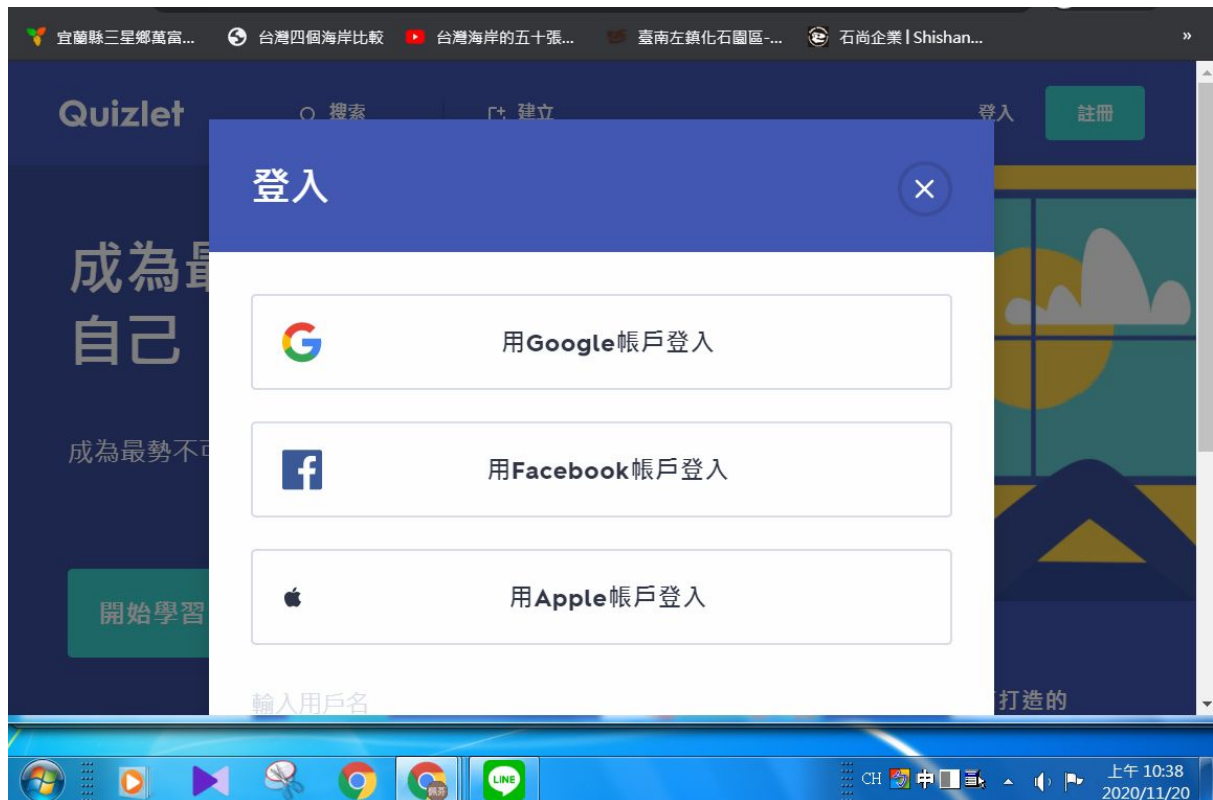

quizlet.com > zh-tw

**免費的學習工具和單詞卡 | Quizlet**

Quizlet做的簡單學習工具能讓你學習任何事物。今天就開始利用單詞卡、遊戲和學習工具學習吧 — 全都免費。

**教師版**  
透過互動式教材、學習活動與遊戲，讓你的學生在教室內外都能積極...

**行動版**  
Quizlet是能神速學習字彙的工具。

quizlet.com 的其他相關資訊 >

play.google.com > store > apps > details > id=com.quizl...

**Quizlet : 使用單詞卡學習語言與字彙 - Google Play 應用程式**

上午 10:29 2020/11/20

進入之後，請點選右上角的**登入**

出現這畫面後，請點選**google帳號登入**

請輸入自己的tmail 帳號  
用tmail輸入完畢之後，會出現此畫面

請輸入自己的eip帳號及密碼

輸入完後，會出現此畫面

The screenshot shows the Quizlet homepage. At the top, there is a navigation bar with the Quizlet logo, a search bar, a '建立' (Create) button, and a '升級為Quizlet教...' (Upgrade to Quizlet Teacher...) button. The user's name '佩芬' (Peifen) is displayed in the top right corner. On the left side, there is a sidebar menu with options: '首頁' (Home), '學習集' (Study Sets), '文件夾' (Folders), '建立文件夾' (Create Folder), '班級' (Classes), and '建立班級' (Create Class). The main content area features a '成為Quizlet達人!' (Become a Quizlet Expert!) section with three steps: '建立班級' (Create Class), '為你的班級建立或瀏覽學習集' (Create or browse study sets for your class), and '邀請學生加入你的班級' (Invite students to your class). Below this, there is a '近期學習集' (Recent Study Sets) section showing two study sets: '400單1-20(右)' and '400單1-20(左)'. The Windows taskbar at the bottom shows the time as 10:52 on 2020/11/20.

點選右上角  
會出現個人代號

This screenshot shows the same Quizlet homepage as the previous one, but with the user profile dropdown menu open. The menu is located in the top right corner and contains the following items: '佩芬' (Peifen) with the username 'peifensu' and '查看個人資料' (View Profile); '團體優惠' (Group Discounts); '推薦一位教師' (Recommend a Teacher); '升級' (Upgrade); '設定' (Settings); '夜視模式' (Night Vision Mode); '協助中心' (Help Center); and '隱私政策' (Privacy Policy). A red circle highlights the user's name '佩芬' and the username 'peifensu', with a red arrow pointing to it. The Windows taskbar at the bottom shows the time as 10:55 on 2020/11/20.